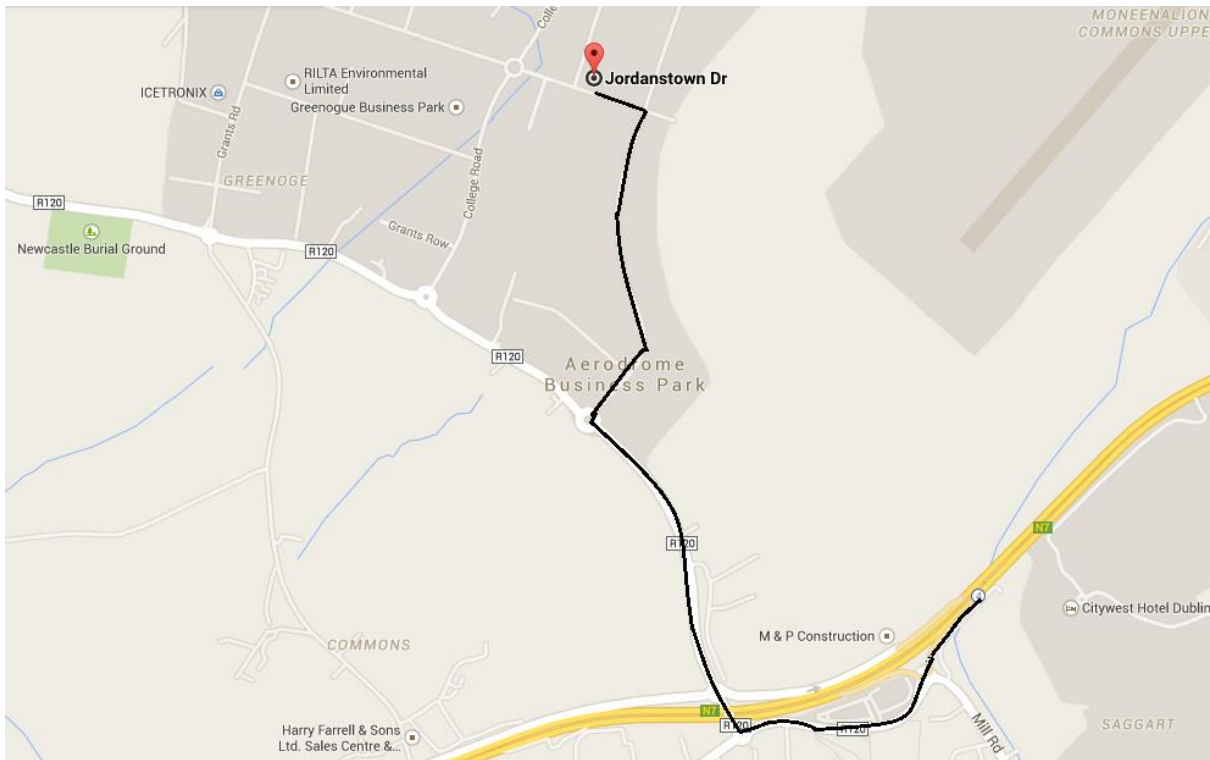

Sat Nav/Google Maps Co-Ordinates:

N 53 17.812, W 6 28.042

Directions from Naas Road N7/M7:

1. Take Exit 4 off N7/M7.
2. At roundabout, take the R120 in the direction of Newcastle.
3. Travel to the Aerodrome Roundabout taking the first exit (right) into Greenogue Business Park onto Jordanstown Road.
4. Travel along Jordanstown Road to the junction (opp. Hire2k) turning left onto Jordanstown Drive.
5. Holland Ltd is 200 metres along Jordanstown Drive on the right.

Directions from Newcastle (R120)

1. From Newcastle Main Street, take the R120 in the direction of Rathcoole.
2. Travel to Greenogue Roundabout taking the first exit (left) into the Greenogue Business Park onto College Road.
3. Travel along College Road to the Factory Café Roundabout taking the third exit (right) onto Jordanstown Drive.
4. Holland Ltd is 200 metres along Jordanstown Drive on the left, just after the first road to the left.

Public Transport: Dublin Bus Route 68 with stop opposite the Factory Café on College Road.
Walk 500m to 621 Jordanstown Drive (Holland Logo visible from road)

www.hsec.ie

Need assistance with directions or your course booking? Call us at (01) 401 9600.